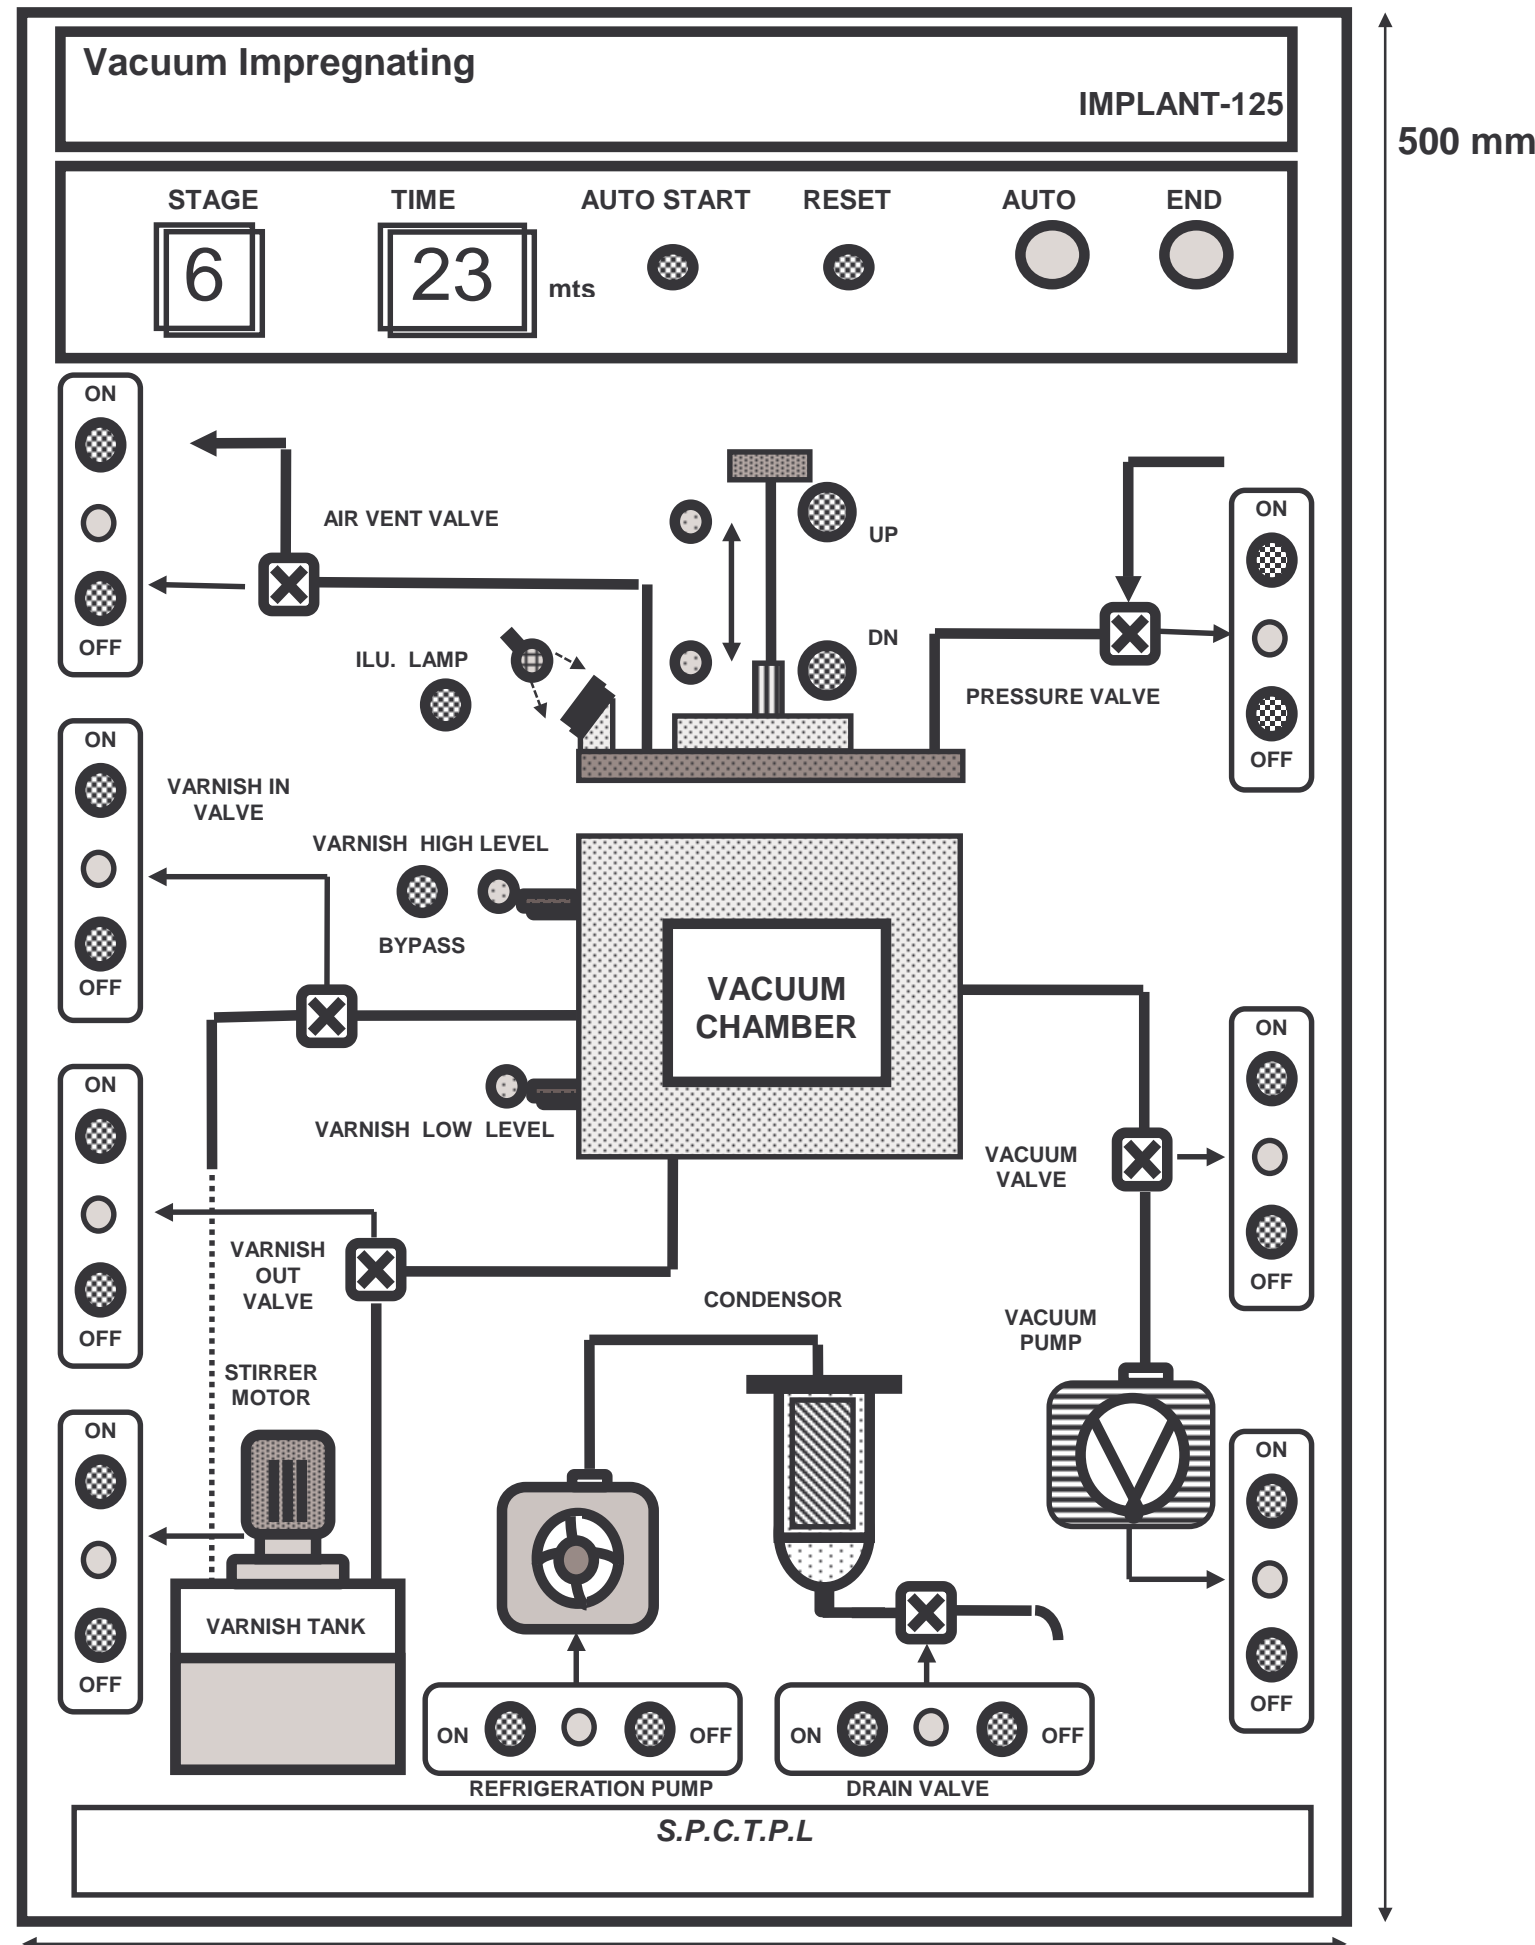

350mm

500 mm

01. Front Panel Mimic Sticker.
02. Polycarbonate Fine Grain.
03. Reverse 3 Color .
04. 500 mm by 350 mm.
05. Cutout for Micro Switch. 
06. Border Line 3 mm.
07. Background Light Gray.
08. Cutout for Lamp "on". 
09. Graphics for all Icons.
10. Symmetry in Drawing.
11. Display Cutouts "6" 15mm* 15mm. 
12. Cutout for "23" is 15mm* 30mm.
13. Only non Flashy colors.
14. Designs Can be Improved.
15. Drawing Not to scale.
16. All Outlines rounded.
17. Lamps and Switches Samples given for Dia. 
18. Big lamps Samples given.