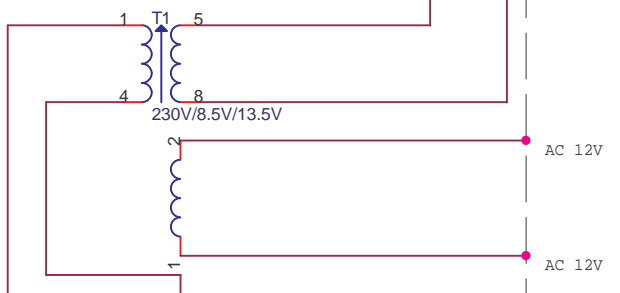

ALL THUMBWHEELS CONNECT AS SHOWN

TW1 TO TW6

THIS IS A EXTERNAL RESET OPTION

SIGMA TECHNOLOGIES		
NO 2590 17TH CROSS 8TH MAIN		
BANASHANKARI II STAGE		
BANGALORE 560070 KARNATAKA INDIA		
Title		
WIRING OF PRESET COUNTER		
Size	Document Number	Rev
B	ST05_3	0
Date:	Monday, September 01, 2003	Sheet 3 of 3