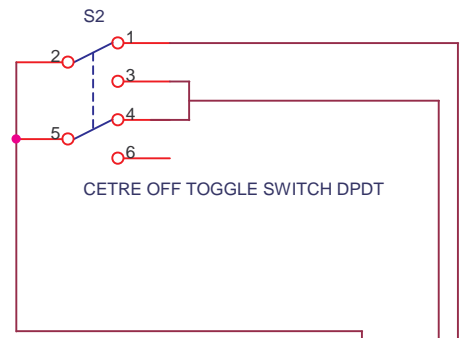

ALL THUMBWHEELS CONNECT AS SHOWN

TW1 TO TW6

THIS IS A EXTERNAL RESET OPTION

SIGMA TECHNOLOGIES		
NO 2590 17TH CROSS 8TH MAIN		
BANASHANKARI II STAGE		
BANGALORE 560070 KARNATAKA INDIA		
Title		
WIRING OF PRESET COUNTER		
Size	Document Number	Rev
B	ST05_3	0
Date:	Monday, September 01, 2003	Sheet 3 of 3