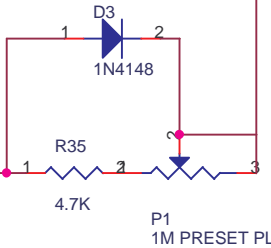

ALL THUMBWHEELS CONNECT AS SHOWN

TW1 TO TW6

THIS IS A EXTERNAL RESET OPTION

SIGMA TECHNOLOGIES		
NO 2590 17TH CROSS 8TH MAIN		
BANASHANKARI II STAGE		
BANGALORE 560070 KARNATAKA INDIA		
Title		
WIRING OF PRESET COUNTER		
Size	Document Number	Rev
B	ST05_3	0
Date:	Monday, September 01, 2003	Sheet 3 of 3